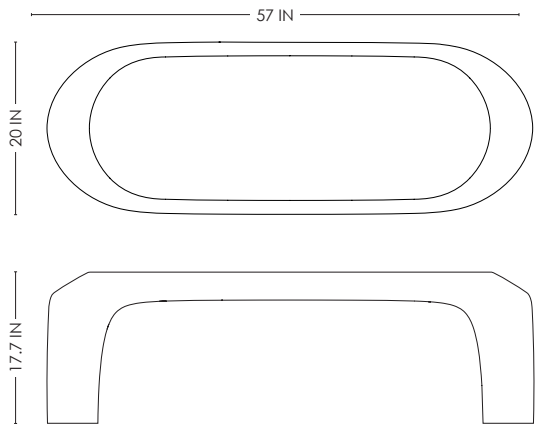

STUDIOTWENTYSEVEN