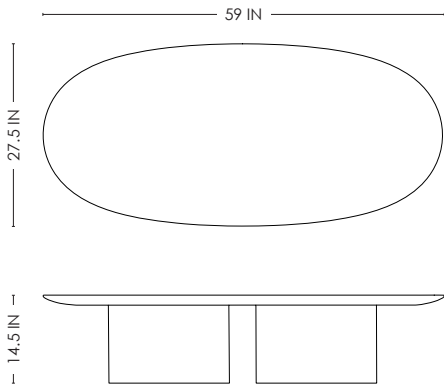

STUDIOTWENTYSEVEN