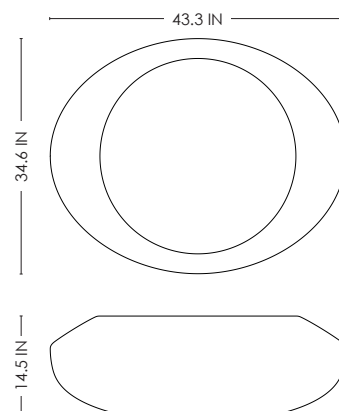

IN H 14.5 W 43.3 D 34.6
CM H 37 W 110 D 88

STUDIOTWENTYSEVEN

BLUE SODALITE
MARBLE

GRAY CARNICO
MARBLE

WHITE ARABESCATO
MARBLE

STAINLESS STEEL
METAL

OILED
EUROPEAN WALNUT