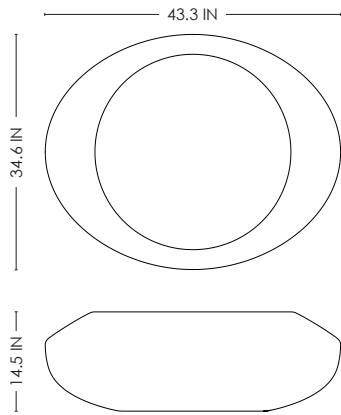

STUDIOTWENTYSEVEN