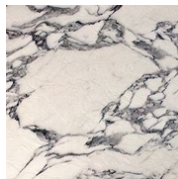

STUDIOTWENTYSEVEN

ETERNEL SANS TEMPS OVAL TABLE BY **VERENA BRAUSCH**
LIMITED EDITION 12
SIGNED, SERIAL NUMBER AND CERTIFICATE OF AUTHENTICITY
ETERNEL SANS TEMPS COLLECTION
YEAR 2023

GRAY CARNICO MARBLE, WHITE ARABESCATO MARBLE, OILED EUROPEAN WALNUT TOP WITH
BRASS LEGS, GRAY CARNICO MARBLE TOP WITH STAINLESS STEEL LEGS OR
WHITE ARABESCATO MARBLE TOP WITH BRASS LEGS
PRODUCTION TIME 12-14 WEEKS
MADE IN FRANCE BY ATELIERS SAINT-JACQUES

ETERNEL SANS TEMPS OVAL TABLE 240

IN H 29.5 W 94.4 D 43.3
CM H 75 W 240 D 110

ETERNEL SANS TEMPS OVAL TABLE 300

IN H 29.5 W 118.1 D 53.9
CM H 75 W 300 D 137

STUDIOTWENTYSEVEN

GRAY CARNICO
MARBLE

WHITE ARABESCATO
MARBLE