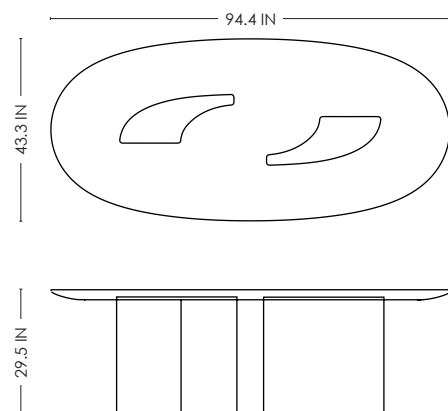

STUDIOTWENTYSEVEN

ETERNEL SANS TEMPS OVAL TABLE BY **VERENA BRAUSCH**
LIMITED EDITION 12
SIGNED, SERIAL NUMBER AND CERTIFICATE OF AUTHENTICITY
ETERNEL SANS TEMPS COLLECTION
YEAR 2023

GRAY CARNICO MARBLE TOP AND LEGS, WHITE ARABESCATO MARBLE TOP AND LEGS,
GRAY CARNICO MARBLE TOP AND STAINLESS STEEL LEGS, WHITE ARABESCATO MARBLE TOP AND BRASS LEGS
OR OILED WALNUT TOP AND BRASS LEGS
PRODUCTION TIME 12-14 WEEKS
MADE IN FRANCE BY ATELIERS SAINT-JACQUES

IN H 29.5 W 94.4 D 43.3
CM H 75 W 240 D 110

STUDIOTWENTYSEVEN

GRAY CARNICO
MARBLE

WHITE ARABESCATO
MARBLE

OILED
EUROPEAN WALNUT

STAINLESS STEEL
METAL

BRASS
METAL