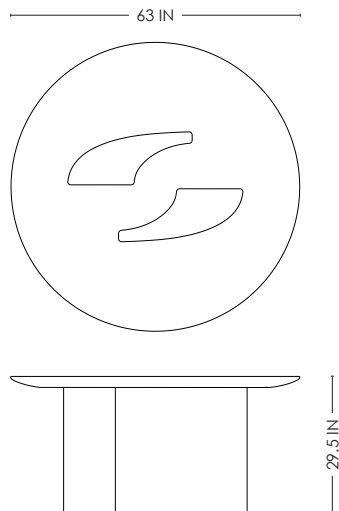

IN H 29.5 Ø 63
CM H 75 Ø 160

STUDIOTWENTYSEVEN

GRAY CARNICO
MARBLE

WHITE ARABESCATO
MARBLE

GRAY CARNICO & STEEL
MARBLE & METAL

ARABESCATO & BRASS
MARBLE & METAL

WALNUT & BRASS
WOOD & METAL

ALBANIA ROSSO
MARBLE