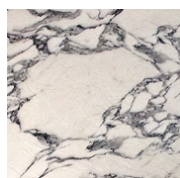

STUDIOTWENTYSEVEN

ETERNEL SANS TEMPS ROUND TABLE BY **VERENA BRAUSCH**
LIMITED EDITION 12
SIGNED, SERIAL NUMBER AND CERTIFICATE OF AUTHENTICITY
ETERNEL SANS TEMPS COLLECTION
YEAR 2023

GRAY CARNICO MARBLE, WHITE ARABESCATO MARBLE, ALBANIA ROSSO MARBLE,
OILED EUROPEAN WALNUT TOP WITH BRASS LEGS, GRAY CARNICO MARBLE TOP WITH STAINLESS STEEL LEGS,
WHITE ARABESCATO MARBLE TOP WITH BRASS LEGS OR BLACK OAK TOP WITH BLACK PIANO LACQUERED LEGS
PRODUCTION TIME 14-16 WEEKS
MADE IN FRANCE BY ATELIERS SAINT-JACQUES

IN H 29.5 Ø 63
CM H 75 Ø 160

STUDIOTWENTYSEVEN

GRAY CARNICO
MARBLE

WHITE ARABESCATO
MARBLE

GRAY CARNICO & STEEL
MARBLE & METAL

ARABESCATO & BRASS
MARBLE & METAL

WALNUT & BRASS
WOOD & METAL

ALBANIA ROSSO
MARBLE