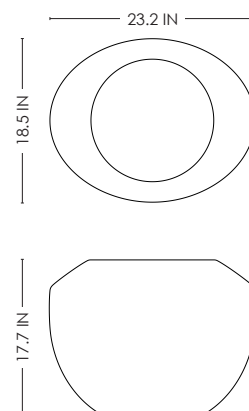

# STUDIOTWENTYSEVEN

ETERNEL SANS TEMPS SIDE TABLE BY **VERENA BRAUSCH**  
LIMITED EDITION 12  
SIGNED, SERIAL NUMBER AND CERTIFICATE OF AUTHENTICITY  
ETERNEL SANS TEMPS COLLECTION  
YEAR 2023

BLUE SODALITE MARBLE, GRAY CARNICO MARBLE, WHITE ARABESCATO MARBLE,  
BLACK OAK WITH STAINLESS STEEL TOP DETAIL OR OILED WALNUT WITH STAINLESS STEEL TOP DETAIL  
PRODUCTION TIME 12-14 WEEKS  
MADE IN FRANCE BY ATELIERS SAINT-JACQUES

IN H 17.7 W 23.2 D 18.5  
CM H 45 W 59 D 47