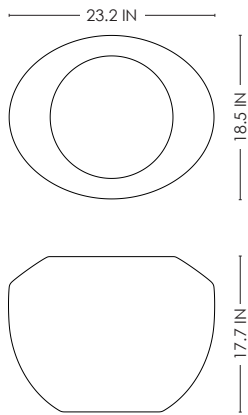

STUDIOTWENTYSEVEN