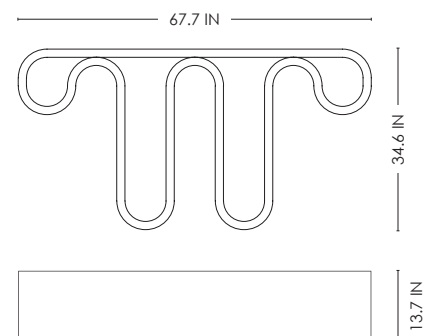

STUDIOTWENTYSEVEN

ETERNITY CONSOLE BY **ARDA YENIAY** EXCLUSIVELY FOR STUDIOTWENTYSEVEN
LIMITED EDITION 12
SIGNED, SERIAL NUMBER AND CERTIFICATE OF AUTHENTICITY
ETERNITY COLLECTION
YEAR 2023

LILAC OR TRAVERTINE MARBLE
PRODUCTION TIME 6-8 WEEKS
MADE IN TURKEY

IN H 34.6 W 67.7 D 13.7
CM H 88 W 172 D 35

NEW YORK MIAMI LONDON

BY APPOINTMENT ONLY

ENQUIRE@STUDIOTWENTYSEVEN.COM

WWW.STUDIOTWENTYSEVEN.COM