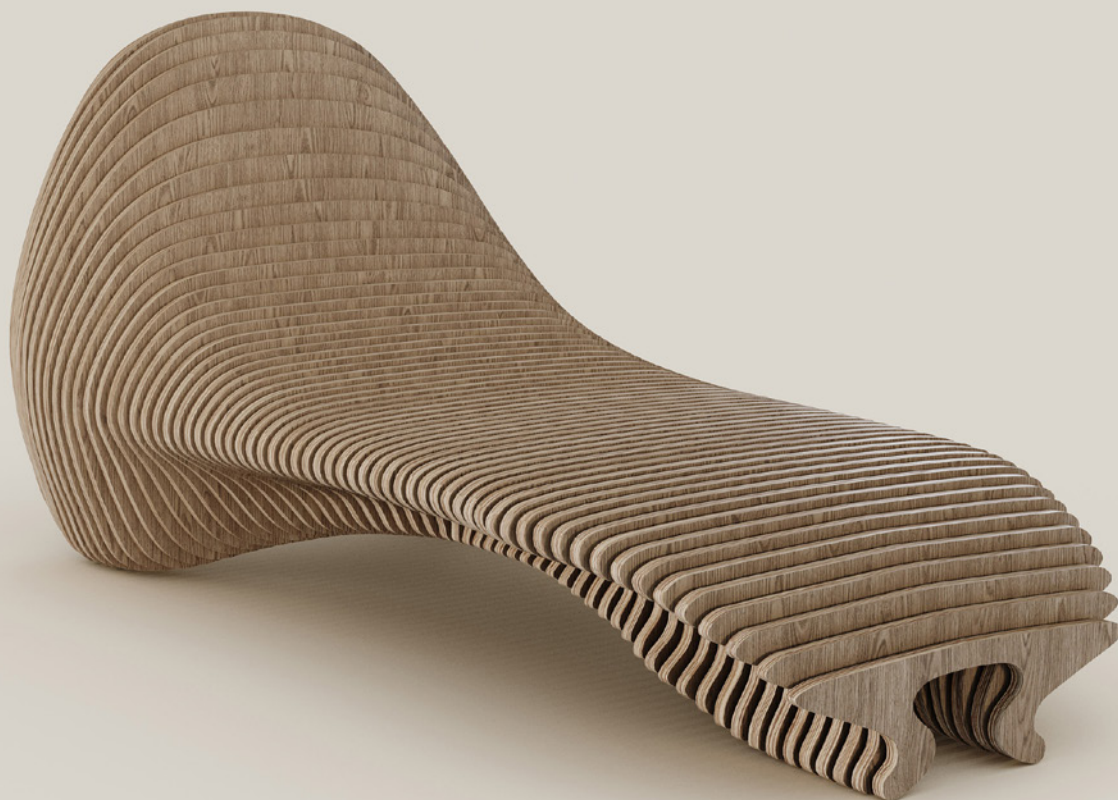

STUDIOTWENTYSEVEN

PARAMETRIC SUN LOUNGE CHAIR BY **JOHN BREVARD** EXCLUSIVELY FOR STUDIOTWENTYSEVEN
LIMITED EDITION 25
SIGNED, SERIAL NUMBER AND CERTIFICATE OF AUTHENTICITY
PARAMETRIC COLLECTION
YEAR 2021

TEAK
PRODUCTION TIME 8-10 WEEKS
MADE IN ITALY

IN H 34.3 W 36.5 D 70.2 SH 12.8
CM H 87.1 W 92.7 D 178.3 SH 32.5