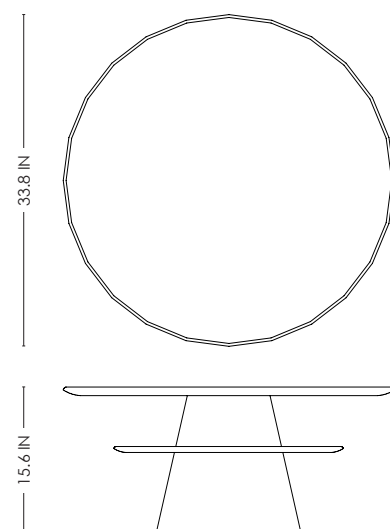

STUDIOTWENTYSEVEN

PIETRA ROUND COFFEE TABLE BY **PIERRE AUGUSTIN ROSE**
PIETRA COLLECTION
YEAR 2021

CALACATTA VIOLA OR TRAVERTINE MARBLE TOP
OAK BASE
PRODUCTION TIME 10-12 WEEKS
MADE IN FRANCE

IN H 15.6 Ø 33.8
CM H 39 Ø 86