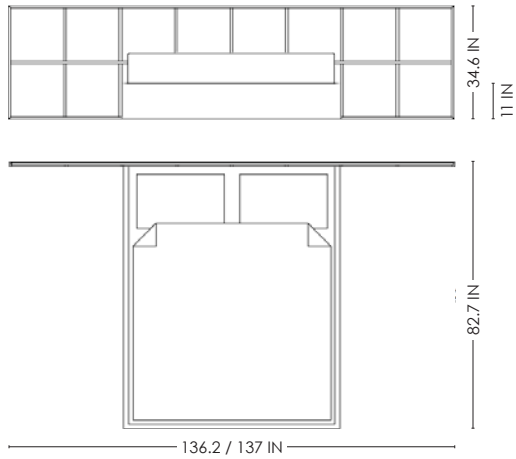

## SAMBA 1 BED BY EMMANUELLE SIMON

SOLID BRUSHED OAK FRAME  
GRASSCLOTH HEADBOARD PANELING  
PRODUCTION TIME 18-20 WEEKS  
MADE IN FRANCE

### SAMBA 1 BED 346

IN H 34.6 W 136.2 D 82.7 SH 11  
CM H 88 W 346 D 210 SH 28

### SAMBA 1 BED 348

IN H 34.6 W 137 D 82.7 SH 11  
CM H 88 W 348 D 210 SH 28