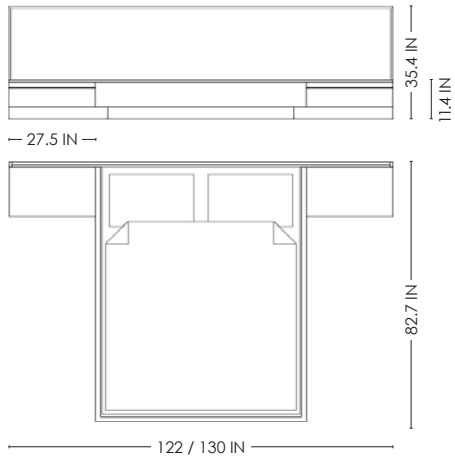

STUDIOTWENTYSEVEN

SAMBA 2 BED BY EMMANUELLE SIMON

SOLID BRUSHED OAK FRAME
GRASSCLOTH HEADBOARD
BUILT IN BEDSIDE TABLES
PRODUCTION TIME 18-20 WEEKS
MADE IN FRANCE

SAMBA 2 BED 310

IN H 35.4 W 122 D 82.7 SH 11.4
CM H 90 W 310 D 210 SH 29

SAMBA 2 BED 330

IN H 35.4 W 130 D 82.7 SH 11.4
CM H 90 W 330 D 210 SH 29