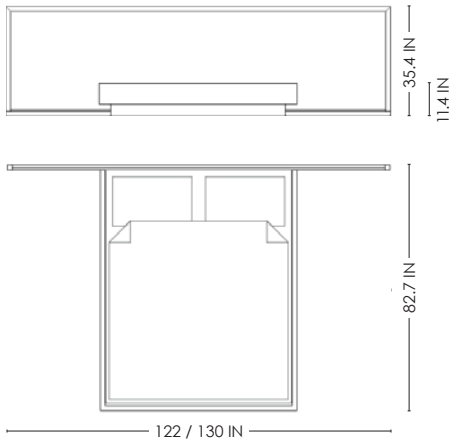

STUDIOTWENTYSEVEN

SAMBA 3 BED BY EMMANUELLE SIMON

SOLID BRUSHED OAK FRAME
GRASSCLOTH HEADBOARD
PRODUCTION TIME 18-20 WEEKS
MADE IN FRANCE

SAMBA 3 BED 310

IN H 35.4 W 122 D 82.7 SH 11.4
CM H 90 W 310 D 210 SH 29

SAMBA 3 BED 330

IN H 35.4 W 130 D 82.7 SH 11.4
CM H 90 W 330 D 210 SH 29