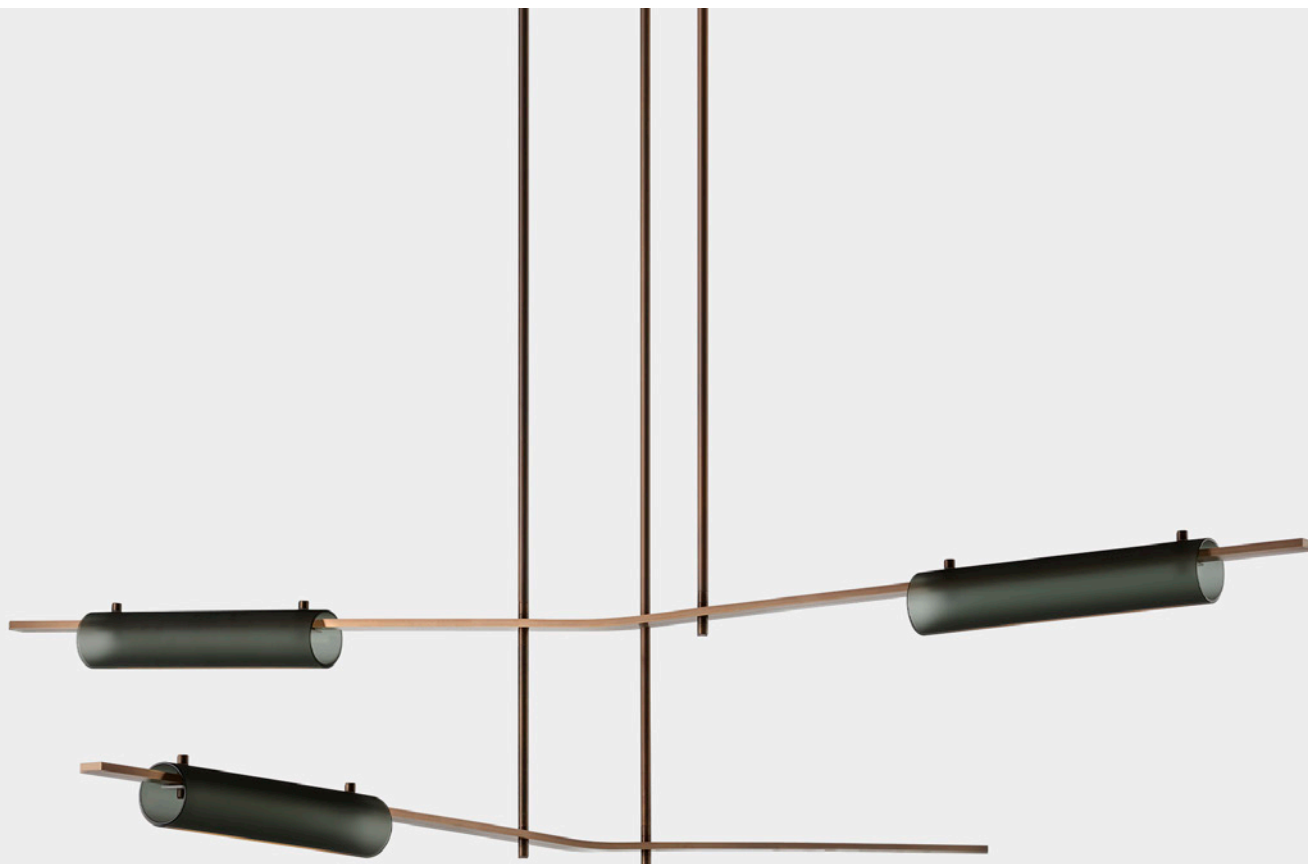

# STUDIOTWENTYSEVEN

VOLANT 323 CHANDELIER BY **ROSS GARDAM**  
VOLANT COLLECTION  
YEAR 2023

NATURAL, BRONZED OR BLACKENED BRASS BODY  
FLUTED, FROSTED FLUTED OR FROSTED BLACK GLASS SHADES  
3 X LED BULBS  
13.2 W TOTAL  
60 V  
2700 K  
1950 LM TOTAL  
CE CERTIFIED  
PRODUCTION TIME 10-12 WEEKS  
MADE IN AUSTRALIA

IN H 13.7 W 70.4 D 70.4  
CM H 35 W 179 D 179