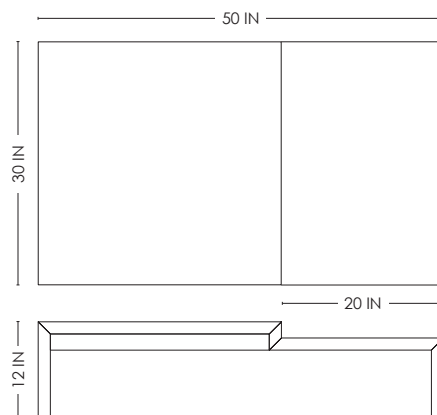

# STUDIOTWENTYSEVEN

CONTINUOUS COFFEE TABLE II BY **FABIANA MACHADO**  
NUMBERED EDITION  
SIGNED, SERIAL NUMBER AND CERTIFICATE OF AUTHENTICITY  
CONTINUOUS COLLECTION  
YEAR 2023

HAND-APPLIED FRENCH WALNUT, EAST INDIAN ROSEWOOD, FLATCUT WALNUT,  
MACASSAR EBONY OR SUGAR PALMWOOD VENEER  
PRODUCTION TIME 12-14 WEEKS  
MADE IN AMERICA

IN H 12 W 50 D 30  
CM H 30.5 W 127 D 76.2