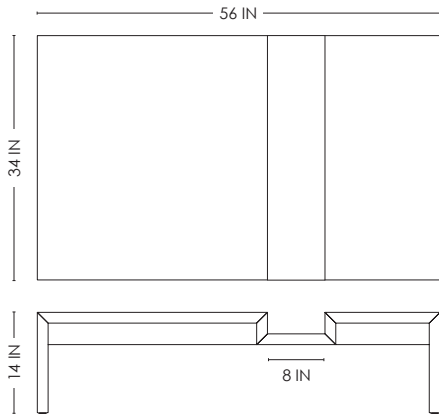

STUDIOTWENTYSEVEN

CONTINUOUS COFFEE TABLE | BY **FABIANA MACHADO**
NUMBERED EDITION
SIGNED, SERIAL NUMBER AND CERTIFICATE OF AUTHENTICITY
CONTINUOUS COLLECTION
YEAR 2023

AMERICAN WALNUT, EAST INDIAN ROSEWOOD,
MACASSAR EBONY OR PALMWOOD VENEER
PRODUCTION TIME 12-14 WEEKS
HANDCRAFTED IN AMERICA

IN H 14 W 56 D 34
CM H 35.6 W 142.3 D 86.4

STUDIOTWENTYSEVEN

INDIAN ROSEWOOD
WOOD

AMERICAN WALNUT
WOOD

MACASSAR EBONY
WOOD

PALMWOOD
WOOD