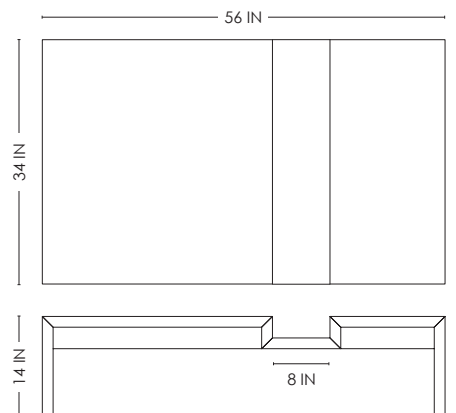

STUDIOTWENTYSEVEN

CONTINUOUS COFFEE TABLE I BY **FABIANA MACHADO**
NUMBERED EDITION
SIGNED, SERIAL NUMBER AND CERTIFICATE OF AUTHENTICITY
CONTINUOUS COLLECTION
YEAR 2023

HAND-APPLIED FRENCH WALNUT, EAST INDIAN ROSEWOOD, FLATCUT WALNUT,
MACASSAR EBONY OR SUGAR PALMWOOD VENEER
PRODUCTION TIME 12-14 WEEKS
MADE IN AMERICA

IN H 14 W 56 D 34
CM H 35.6 W 142.3 D 86.4

STUDIOTWENTYSEVEN

FRENCH WALNUT
WOOD

INDIAN ROSEWOOD
WOOD

FLATCUT WALNUT
WOOD

MACASSAR EBONY
WOOD

SUGAR PALMWOOD
WOOD