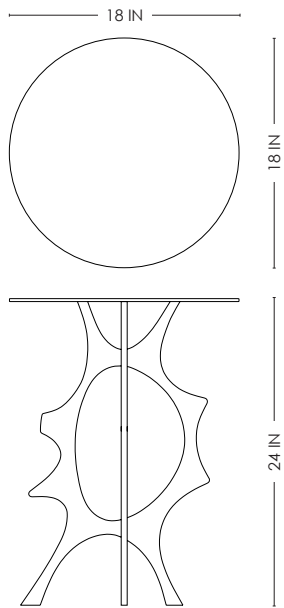

# STUDIOTWENTYSEVEN

HANA SIDE TABLE BY **DAVID AGUIRRE** EXCLUSIVELY FOR STUDIOTWENTYSEVEN  
NUMBERED EDITION 21+2 AP  
SIGNED, SERIAL NUMBER AND CERTIFICATE OF AUTHENTICITY  
SUMMER/FALL COLLECTION  
YEAR 2023

POLISHED OR PATINATED CAST BRONZE  
PRODUCTION TIME 12-14 WEEKS  
MADE IN AMERICA

IN H 24 Ø 18  
CM H 61 Ø 45.7