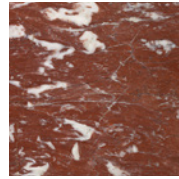

BURL OAK TOP
RECLAIMED BRUSHED AND OILED OAK BASE
BRONZE SCULPTURES
PRODUCTION TIME 10-12 WEEKS
MADE IN FRANCE BY ATELIER BRIMBOIS

IN H 16.5 W 65.3 D 37.4
CM H 42 W 166 D 95

STUDIOTWENTYSEVEN

BURL OAK
OILED FINISHED

VERT D'EAU
MARBLE

DORÉ
MARBLE

PERLE DE NACRE
MARBLE

VIOLET ROYAL
MARBLE

GRIS
MARBLE

ROUGE
MARBLE