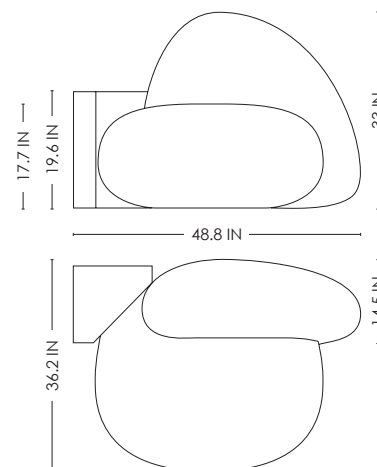

STUDIOTWENTYSEVEN

ORIGIN ARMCHAIR BY **JIMMY DELATOURE**
LIMITED EDITION 12
SIGNED, SERIAL NUMBER AND CERTIFICATE OF AUTHENTICITY
ORIGINS COLLECTION
YEAR 2023

UPHOLSTERED IN LINEN OR BOUCLE
BRUSHED MATTE BLACK, DARK BROWN OR WHITEWASHED TIMBER ARM
PRODUCTION TIME 18-20 WEEKS
MADE IN AUSTRALIA

IN H 33 W 48.8 D 36.2 SH 17.7 AH 19.6
CM H 84 W 124 D 92 SH 45 AH 50

STUDIOTWENTYSEVEN

CREAM
BOUCLE

OBSIDIAN
BOUCLE

WHITE TEXTURED
LINEN

BLACK TEXTURED
LINEN

WHITEWASH
TIMBER

DARK BROWN
TIMBER