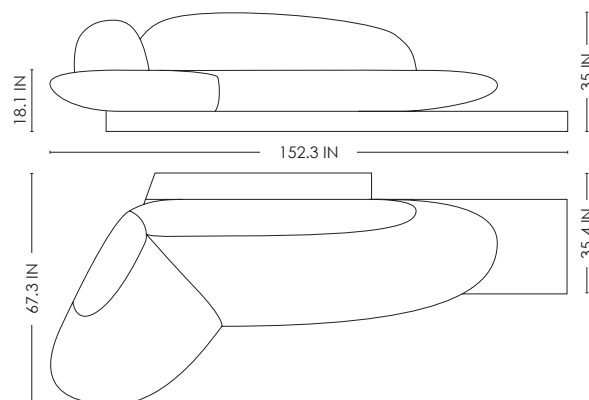

STUDIOTWENTYSEVEN

ORIGIN LARGE SOFA BY **JIMMY DELATOURE**
LIMITED EDITION 12
SIGNED, SERIAL NUMBER AND CERTIFICATE OF AUTHENTICITY
ORIGINS COLLECTION
YEAR 2023

UPHOLSTERED IN LINEN OR BOUCLE
BRUSHED MATTIE BLACK, DARK BROWN OR WHITEWASHED TIMBER STRUCTURE
FIXED INSET SHELF IN THE BACK
PRODUCTION TIME 18-20 WEEKS
MADE IN AUSTRALIA

IN H 35 W 152.3 D 67.3 SH 18.1
CM H 89 W 387 D 171 SH 46

STUDIOTWENTYSEVEN

CREAM
BOUCLE

OBSIDIAN
BOUCLE

WHITE TEXTURED
LINEN

BLACK TEXTURED
LINEN

WHITEWASH
TIMBER

DARK BROWN
TIMBER