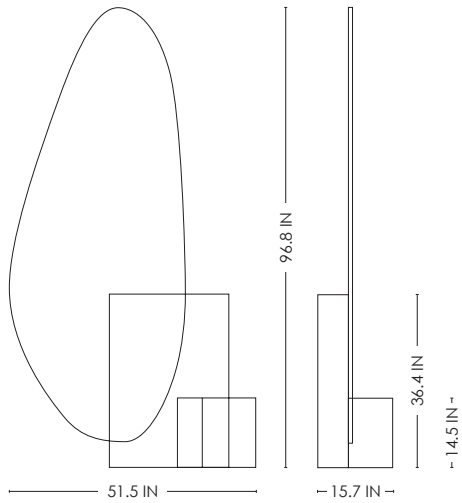

# STUDIOTWENTYSEVEN

ORIGIN MIRROR BY **JIMMY DELATOUR**  
LIMITED EDITION 12  
SIGNED, SERIAL NUMBER AND CERTIFICATE OF AUTHENTICITY  
ORIGINS COLLECTION  
YEAR 2023

MIRROR AND BRUSHED MATTE BLACK, DARK BROWN OR WHITEWASHED TIMBER BASE  
PRODUCTION TIME 18-20 WEEKS  
MADE IN AUSTRALIA

IN H 96.8 W 51.5 D 15.7  
CM H 246 W 131 D 40