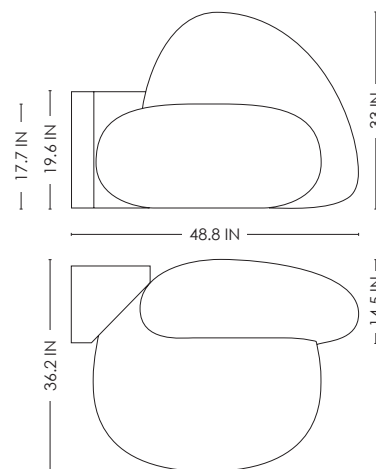

STUDIOTWENTYSEVEN

ORIGINS ARMCHAIR BY **JIMMY DELATOURE**
LIMITED EDITION 12
SIGNED, SERIAL NUMBER AND CERTIFICATE OF AUTHENTICITY
ORIGINS COLLECTION
YEAR 2023

UPHOLSTERED IN LINEN OR BOUCLE
BRUSHED MATTE BLACK, DARK BROWN OR WHITEWASHED TIMBER ARM
PRODUCTION TIME 18-20 WEEKS
MADE IN AUSTRALIA

IN H 33 W 48.8 D 36.2 SH 17.7 AH 19.6
CM H 84 W 124 D 92 SH 45 AH 50

STUDIOTWENTYSEVEN

CREAM
BOUCLE

OBSIDIAN
BOUCLE

WHITE TEXTURED
LINEN

BLACK TEXTURED
LINEN

WHITEWASH
TIMBER

DARK BROWN
TIMBER