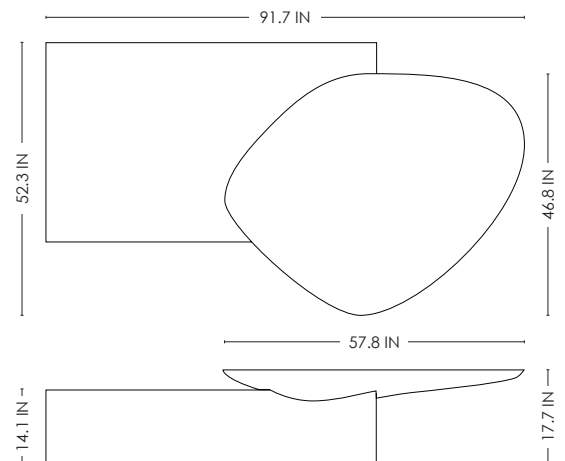

# STUDIOTWENTYSEVEN

ORIGINS COFFEE TABLE BY **JIMMY DELATOIR**  
LIMITED EDITION 12  
SIGNED, SERIAL NUMBER AND CERTIFICATE OF AUTHENTICITY  
ORIGINS COLLECTION  
YEAR 2023

BLACK MOON MARBLE OR TRAVERTINE TOP  
BRUSHED MATTE BLACK, DARK BROWN OR WHITEWASHED TIMBER BASE  
PRODUCTION TIME 18-20 WEEKS  
MADE IN AUSTRALIA

IN H 17.7 W 91.7 D 52.3  
CM H 45 W 233 D 133