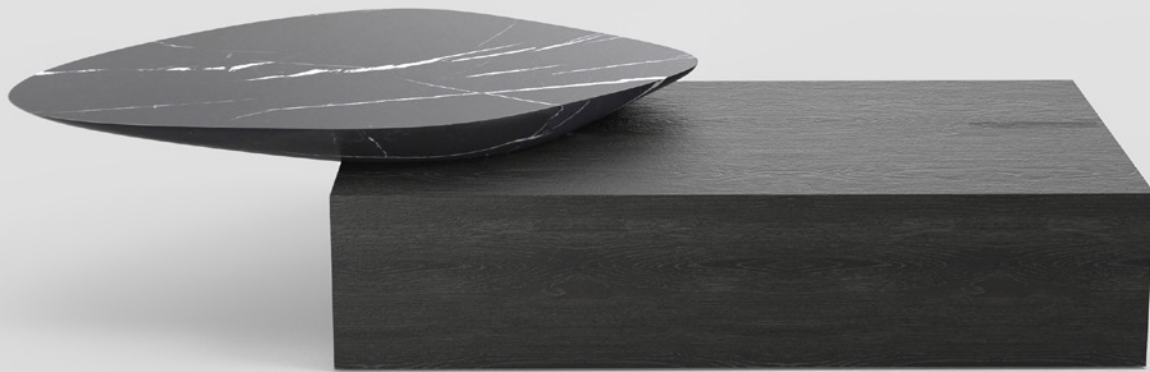

# STUDIOTWENTYSEVEN

ORIGINS COFFEE TABLE BY **JIMMY DELATOIR**  
LIMITED EDITION 12  
SIGNED, SERIAL NUMBER AND CERTIFICATE OF AUTHENTICITY  
ORIGINS COLLECTION  
YEAR 2023

BLACK MOON MARBLE OR TRAVERTINE TOP  
BRUSHED MATTE BLACK, DARK BROWN OR WHITEWASHED TIMBER BASE  
PRODUCTION TIME 18-20 WEEKS  
MADE IN AUSTRALIA

IN H 17.7 W 91.7 D 52.3  
CM H 45 W 233 D 133