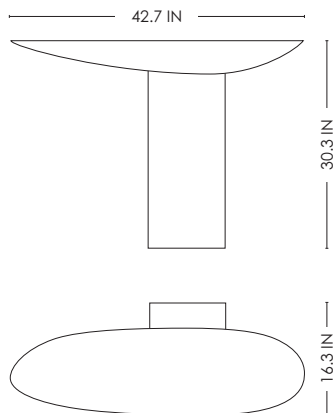

STUDIOTWENTYSEVEN

ORIGINS CONSOLE BY **JIMMY DELATOUR**
LIMITED EDITION 12
SIGNED, SERIAL NUMBER AND CERTIFICATE OF AUTHENTICITY
ORIGINS COLLECTION
YEAR 2023

BLACK MOON MARBLE OR TRAVERTINE TOP
BRUSHED MATTE BLACK, DARK BROWN OR WHITEWASHED TIMBER BASE
PRODUCTION TIME 18-20 WEEKS
HANDCRAFTED IN AUSTRALIA

IN H 30.3 W 42.7 D 16.3
CM H 77 W 108.5 D 41.5

STUDIOTWENTYSEVEN

BLACK MOON
MARBLE

TRAVERTINE
MARBLE

WHITEWASH
TIMBER

DARK BROWN
TIMBER

BLACK
TIMBER