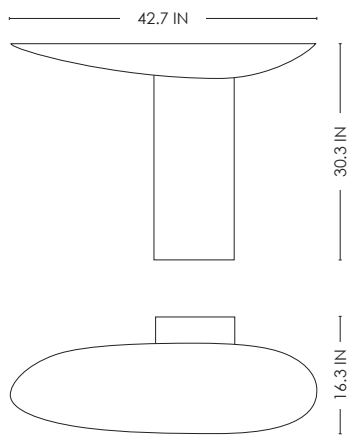

STUDIOTWENTYSEVEN

ORIGINS CONSOLE BY **JIMMY DELATOIR**
LIMITED EDITION 12
SIGNED, SERIAL NUMBER AND CERTIFICATE OF AUTHENTICITY
ORIGINS COLLECTION
YEAR 2023

BLACK MOON MARBLE OR TRAVERTINE TOP
BRUSHED MATTE BLACK, DARK BROWN OR WHITEWASHED TIMBER BASE
PRODUCTION TIME 18-20 WEEKS
MADE IN AUSTRALIA

IN H 30.3 W 42.7 D 16.3
CM H 77 W 108.5 D 41.5

STUDIOTWENTYSEVEN

BLACK MOON
MARBLE

TRAVERTINE
MARBLE

WHITEWASH
TIMBER

DARK BROWN
TIMBER

BLACK
TIMBER