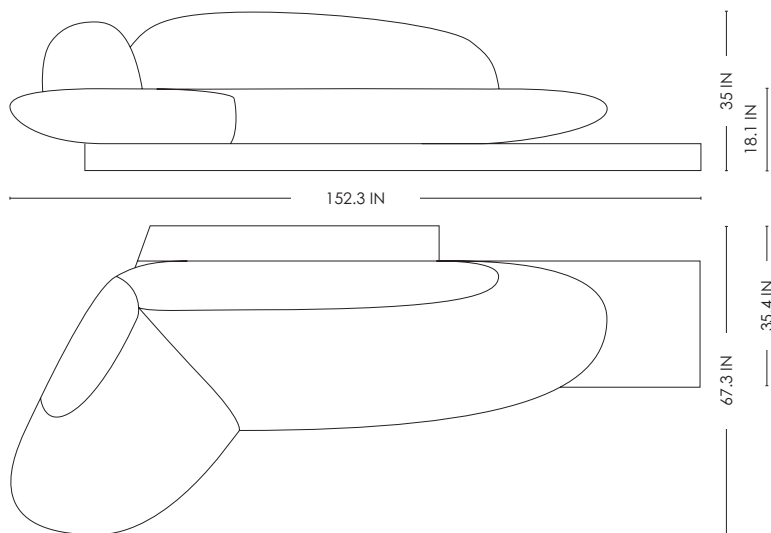

STUDIOTWENTYSEVEN

ORIGINS LARGE SOFA BY **JIMMY DELATOUR**
LIMITED EDITION 12
SIGNED, SERIAL NUMBER AND CERTIFICATE OF AUTHENTICITY
ORIGINS COLLECTION
YEAR 2023

UPHOLSTERED IN LINEN OR BOUCLE
BRUSHED MATTE BLACK, DARK BROWN OR WHITEWASHED TIMBER STRUCTURE
FIXED INSET SHELF IN THE BACK
PRODUCTION TIME 18-20 WEEKS
HANDCRAFTED IN AUSTRALIA

IN H 35 W 152.3 D 67.3 SH 18.1
CM H 89 W 387 D 171 SH 46

STUDIOTWENTYSEVEN

CREAM
BOUCLE

OBSIDIAN
BOUCLE

WHITE TEXTURED
LINEN

BLACK TEXTURED
LINEN

WHITEWASH
TIMBER

DARK BROWN
TIMBER