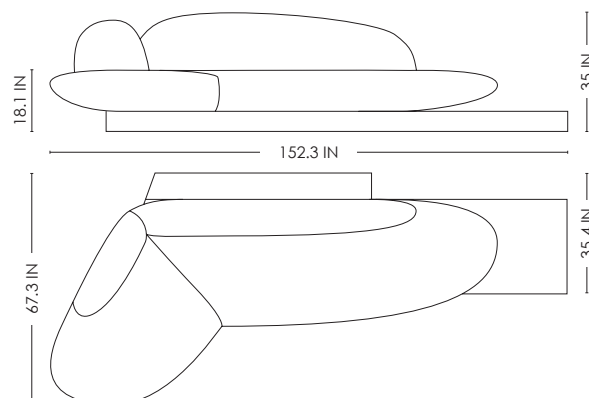

STUDIOTWENTYSEVEN

ORIGINS LARGE SOFA BY **JIMMY DELATOURE**
LIMITED EDITION 12
SIGNED, SERIAL NUMBER AND CERTIFICATE OF AUTHENTICITY
ORIGINS COLLECTION
YEAR 2023

UPHOLSTERED IN LINEN OR BOUCLE
BRUSHED MATTE BLACK, DARK BROWN OR WHITEWASHED TIMBER STRUCTURE
FIXED INSET SHELF IN THE BACK
PRODUCTION TIME 18-20 WEEKS
MADE IN AUSTRALIA

IN H 35 W 152.3 D 67.3 SH 18.1
CM H 89 W 387 D 171 SH 46

STUDIOTWENTYSEVEN

CREAM
BOUCLE

OBSIDIAN
BOUCLE

WHITE TEXTURED
LINEN

BLACK TEXTURED
LINEN

WHITEWASH
TIMBER

DARK BROWN
TIMBER