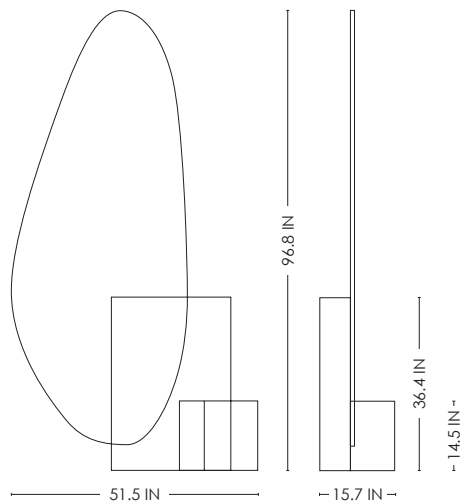

STUDIOTWENTYSEVEN

ORIGINS MIRROR BY **JIMMY DELATOUR**
LIMITED EDITION 12
SIGNED, SERIAL NUMBER AND CERTIFICATE OF AUTHENTICITY
ORIGINS COLLECTION
YEAR 2023

MIRROR AND BRUSHED MATTE BLACK, DARK BROWN OR WHITEWASHED TIMBER BASE
PRODUCTION TIME 18-20 WEEKS
MADE IN AUSTRALIA

IN H 96.8 W 51.5 D 15.7
CM H 246 W 131 D 40

STUDIOTWENTYSEVEN

WHITEWASH
TIMBER

DARK BROWN
TIMBER

BLACK
TIMBER