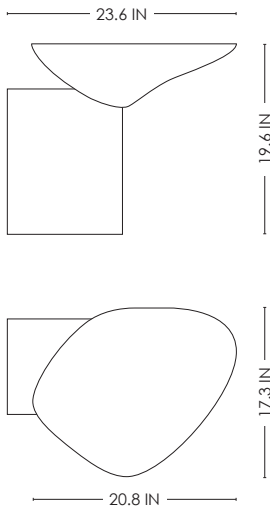

STUDIOTWENTYSEVEN

ORIGINS SIDE TABLE BY **JIMMY DELATOIR**
LIMITED EDITION 12
SIGNED, SERIAL NUMBER AND CERTIFICATE OF AUTHENTICITY
ORIGINS COLLECTION
YEAR 2023

BLACK MOON MARBLE OR TRAVERTINE TOP
BRUSHED MATTE BLACK, DARK BROWN OR WHITEWASHED TIMBER BASE
PRODUCTION TIME 18-20 WEEKS
MADE IN AUSTRALIA

IN H 19.6 W 23.6 D 17.3
CM H 50 W 60 D 44

STUDIOTWENTYSEVEN

BLACK MOON
MARBLE

TRAVERTINE
MARBLE

WHITEWASH
TIMBER

DARK BROWN
TIMBER

BLACK
TIMBER