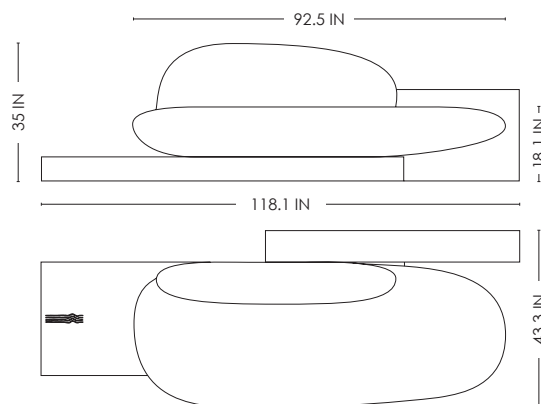

# STUDIOTWENTYSEVEN

ORIGINS SMALL SOFA BY **JIMMY DELATOUR**  
LIMITED EDITION 12  
SIGNED, SERIAL NUMBER AND CERTIFICATE OF AUTHENTICITY  
ORIGINS COLLECTION  
YEAR 2023

UPHOLSTERED IN LINEN OR BOUCLE  
BRUSHED MATTIE BLACK, DARK BROWN OR WHITEWASHED TIMBER STRUCTURE  
FIXED INSET SHELF IN THE BACK  
PRODUCTION TIME 18-20 WEEKS  
MADE IN AUSTRALIA

IN H 35 W 118.1 D 43.3 SH 18.1  
CM H 89 W 300 D 110 SH 46