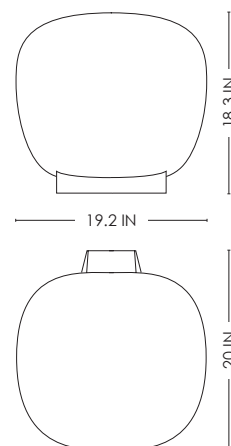

STUDIOTWENTYSEVEN

ORIGINS STOOL BY **JIMMY DELATOURE**
LIMITED EDITION 12
SIGNED, SERIAL NUMBER AND CERTIFICATE OF AUTHENTICITY
ORIGINS COLLECTION
YEAR 2023

UPHOLSTERED IN LINEN OR BOUCLE
BRUSHED MATTE BLACK, DARK BROWN OR WHITEWASHED TIMBER BASE
PRODUCTION TIME 18-20 WEEKS
MADE IN AUSTRALIA

IN H 18.3 W 19.2 D 20
CM H 46.5 W 49 D 51

STUDIOTWENTYSEVEN

CREAM
BOUCLE

OBSIDIAN
BOUCLE

WHITE TEXTURED
LINEN

BLACK TEXTURED
LINEN

WHITEWASH
TIMBER

DARK BROWN
TIMBER