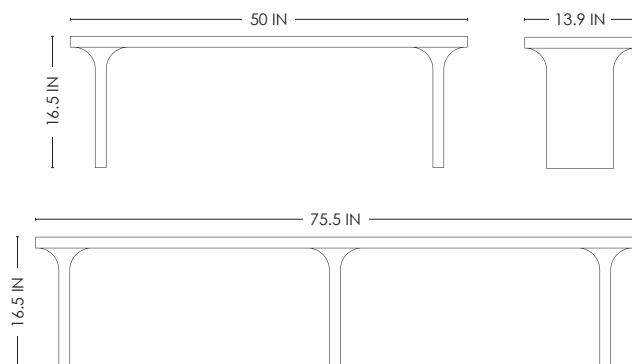

# STUDIOTWENTYSEVEN

ARCUS BENCH BY **TIM VRANKEN** EXCLUSIVELY FOR STUDIOTWENTYSEVEN  
LIMITED EDITION 8  
SIGNED, SERIAL NUMBER AND CERTIFICATE OF AUTHENTICITY  
ARCUS COLLECTION  
YEAR 2023

TRAVERTINO ROMANO CLASSICO OR TRAVERTINO ROSSO  
PRODUCTION TIME 12-14 WEEKS  
MADE IN BELGIUM BY VAN DEN WEGHE

ARCUS BENCH MEDIUM

IN H 16.5 W 50 D 13.9  
CM H 42 W 127 D 35.5

ARCUS BENCH LARGE

IN H 16.5 W 75.5 D 13.9  
CM H 42 W 192 D 35.5