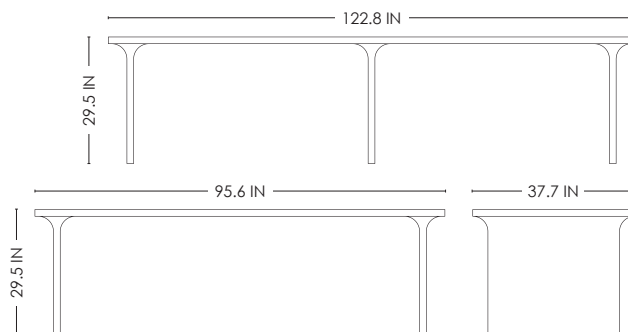

STUDIOTWENTYSEVEN

ARCUS TABLE BY **TIM VRANKEN** EXCLUSIVELY FOR STUDIOTWENTYSEVEN
LIMITED EDITION 8
SIGNED, SERIAL NUMBER AND CERTIFICATE OF AUTHENTICITY
ARCUS COLLECTION
YEAR 2023

TRAVERTINO ROMANO CLASSICO OR TRAVERTINO ROSSO
PRODUCTION TIME 12-14 WEEKS
MADE IN BELGIUM BY VAN DEN WEGHE

ARCUS TABLE MEDIUM

IN H 29.5 W 95.6 D 37.7
CM H 75 W 243 D 96

ARCUS TABLE LARGE

IN H 29.5 W 122.8 D 37.7
CM H 75 W 312 D 96

STUDIOTWENTYSEVEN

ROMANO CLASSICO
TRAVERTINO

ROSSO
TRAVERTINO