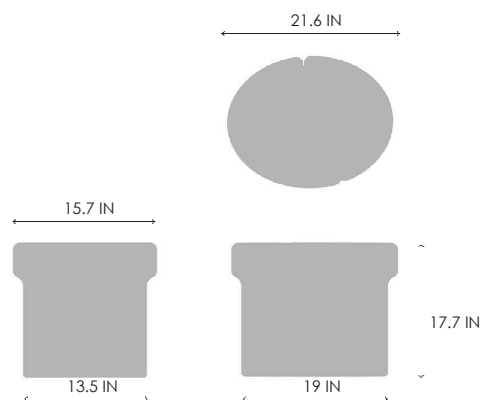

STUDIOTWENTYSEVEN

CANYON STOOL BY **EMMA DONNERSBERG & MICHEL AMAR** EXCLUSIVELY FOR STUDIOTWENTYSEVEN
LIMITED EDITION 12 + 4 AP
SIGNED, SERIAL NUMBER AND CERTIFICATE OF AUTHENTICITY
CANYON COLLECTION

SILVER OR OCEAN TRAVERTINE
PRODUCTION TIME 12-14 WEEKS
MADE IN FRANCE

IN H 17.7 W 21.6 D 15.7
CM H 45 W 55 D 40

NEW YORK MIAMI LONDON

BY APPOINTMENT ONLY

ENQUIRE@STUDIOTWENTYSEVEN.COM

WWW.STUDIOTWENTYSEVEN.COM