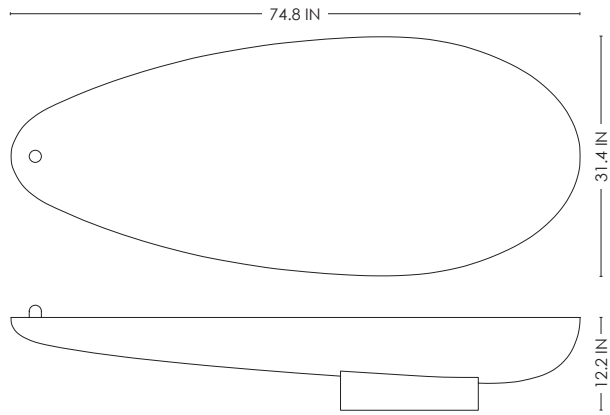

STUDIOTWENTYSEVEN

MAEN 01-B COFFEE TABLE BY **MARTIN MASSÉ** EXCLUSIVELY FOR STUDIOTWENTYSEVEN
LIMITED EDITION 12
SIGNED, SERIAL NUMBER AND CERTIFICATE OF AUTHENTICITY
MAEN COLLECTION
YEAR 2023

WHITE ESTREMOZ MARBLE OR BRECCIA BOTTICELLI MARBLE
REMOVABLE STUD
PRODUCTION TIME 14-16 WEEKS
HANDCRAFTED IN FRANCE BY ATELIERS SAINT-JACQUES

IN H 12.2 W 74.8 D 31.4
CM H 31 W 190 D 80

STUDIOTWENTYSEVEN

BRECCIA BOTTICELLI
MARBLE

WHITE ESTREMOZ
MARBLE