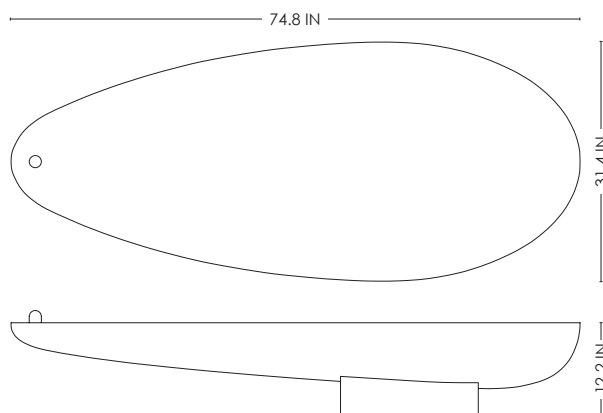

STUDIOTWENTYSEVEN

MAEN 01-B COFFEE TABLE BY **MARTIN MASSÉ** EXCLUSIVELY FOR STUDIOTWENTYSEVEN
LIMITED EDITION 12
SIGNED, SERIAL NUMBER AND CERTIFICATE OF AUTHENTICITY
MAEN COLLECTION
YEAR 2023

ROCHERONS DORÉ LIMESTONE, BRECCIA SARDA MARBLE OR BRECCIA BOTTICELLI MARBLE
REMOVABLE STUD
PRODUCTION TIME 14-16 WEEKS
MADE IN FRANCE BY ATELIERS SAINT-JACQUES

IN H 12.2 W 74.8 D 31.4
CM H 31 W 190 D 80

STUDIOTWENTYSEVEN

BRECCIA BOTTICELLI
MARBLE

BRECCIA SARDA
MARBLE