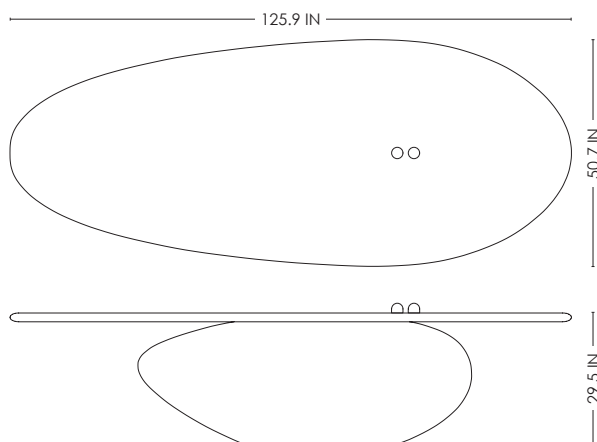

# STUDIOTWENTYSEVEN

MAEN 02 TABLE BY **MARTIN MASSÉ**  
LIMITED EDITION 12  
SIGNED, SERIAL NUMBER AND CERTIFICATE OF AUTHENTICITY  
MAEN COLLECTION  
YEAR 2023

CREAM MATTE LACQUER OR BLACK MIRROR LACQUER  
PRODUCTION TIME 14-16 WEEKS  
MADE IN FRANCE BY ATELIERS RACINES

IN H 29.5 W 125.9 D 50.7  
CM H 75 W 320 D 129