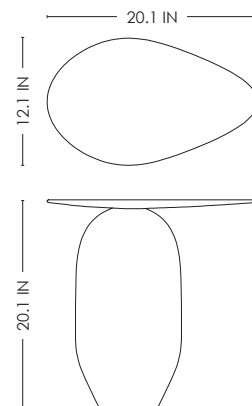

# STUDIOTWENTYSEVEN

MAEN 03 GUERIDON BY **MARTIN MASSÉ**  
LIMITED EDITION 12  
SIGNED, SERIAL NUMBER AND CERTIFICATE OF AUTHENTICITY  
MAEN COLLECTION  
YEAR 2023

CREAM MATTE LACQUER OR BLACK MIRROR LACQUER  
PRODUCTION TIME 14-16 WEEKS  
MADE IN FRANCE BY ATELIERS RACINES

IN H 20.1 W 20.1 D 12.1  
CM H 51.3 W 51.2 D 30.9