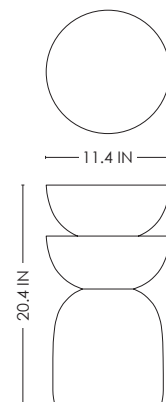

STUDIOTWENTYSEVEN

MAEN 04 GUERIDON BY **MARTIN MASSÉ**
LIMITED EDITION 12
SIGNED, SERIAL NUMBER AND CERTIFICATE OF AUTHENTICITY
MAEN COLLECTION
YEAR 2023

CREAM MATTE LACQUER OR BLACK MIRROR LACQUER
PRODUCTION TIME 14-16 WEEKS
MADE IN FRANCE BY ATELIERS RACINES

IN H 20.4 Ø 11.4
CM H 52 Ø 29

STUDIOTWENTYSEVEN

CREAM MATTE
LACQUER

BLACK MIRROR
LACQUER