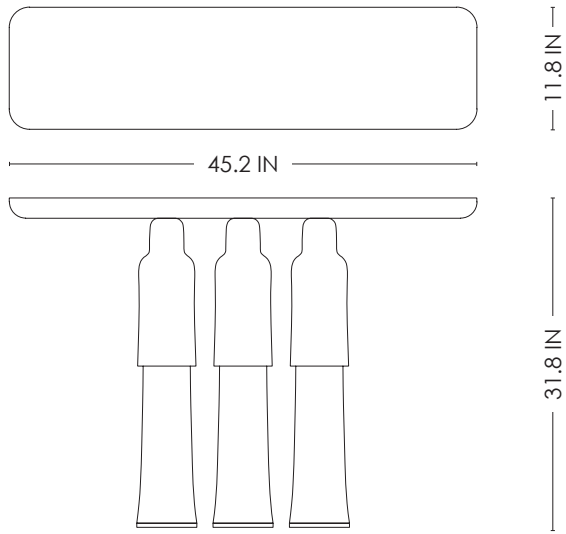

STUDIOTWENTYSEVEN

MAEN 06-B CONSOLE BY **MARTIN MASSÉ**
LIMITED EDITION 12
SIGNED, SERIAL NUMBER AND CERTIFICATE OF AUTHENTICITY
MAEN COLLECTION
YEAR 2023

WHITE ESTREMOZ MARBLE OR BRECCIA BOTTICELLI MARBLE
PRODUCTION TIME 14-16 WEEKS
HANDCRAFTED IN FRANCE BY ATELIERS SAINT-JACQUES

IN H 31.8 W 45.2 D 11.8
CM H 81 W 115 D 30

NEW YORK MIAMI LONDON BY APPOINTMENT ONLY ENQUIRE@STUDIOTWENTYSEVEN.COM WWW.STUDIOTWENTYSEVEN.COM

STUDIOTWENTYSEVEN

BRECCIA BOTTICELLI
MARBLE

WHITE ESTREMOZ
MARBLE