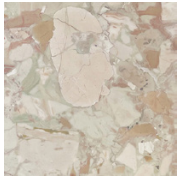

STUDIOTWENTYSEVEN

BRECCIA BOTTICELLI
MARBLE