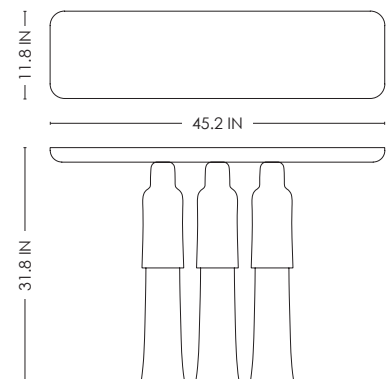

IN H 31.8 W 45.2 D 11.8
CM H 81 W 115 D 30

STUDIOTWENTYSEVEN

BRECCIA BOTTICELLI
MARBLE

BRECCIA SARDA
MARBLE