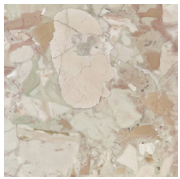

STUDIOTWENTYSEVEN

MAEN 08-B COFFEE TABLE BY **MARTIN MASSÉ**
LIMITED EDITION 12
SIGNED, SERIAL NUMBER AND CERTIFICATE OF AUTHENTICITY
MAEN COLLECTION
YEAR 2023

WHITE ESTREMOZ MARBLE OR BRECCIA BOTTICELLI MARBLE
REMOVABLE STUDS
PRODUCTION TIME 14-16 WEEKS
HANDCRAFTED IN FRANCE BY ATELIERS SAINT-JACQUES

IN H 11.8 W 82.6 D 31.4
CM H 30 W 210 D 80

STUDIOTWENTYSEVEN

BRECCIA BOTTICELLI
MARBLE

WHITE ESTREMOZ
MARBLE