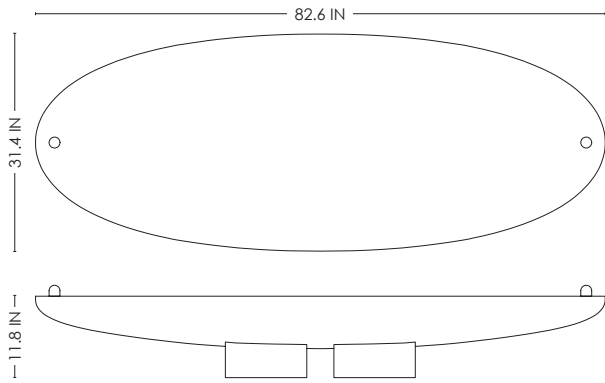

STUDIOTWENTYSEVEN

MAEN 08-B COFFEE TABLE BY **MARTIN MASSÉ**
LIMITED EDITION 12
SIGNED, SERIAL NUMBER AND CERTIFICATE OF AUTHENTICITY
MAEN COLLECTION
YEAR 2023

WHITE ESTREMOZ MARBLE OR BRECCIA BOTTICELLI MARBLE
REMOVABLE STUDS
PRODUCTION TIME 14-16 WEEKS
HANDCRAFTED IN FRANCE BY ATELIERS SAINT-JACQUES

IN H 11.8 W 82.6 D 31.4
CM H 30 W 210 D 80

STUDIOTWENTYSEVEN

BRECCIA BOTTICELLI
MARBLE

WHITE ESTREMOZ
MARBLE