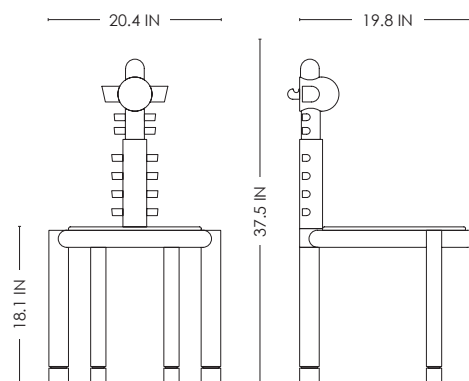

STUDIOTWENTYSEVEN

MAEN 09 CHAIR BY **MARTIN MASSÉ**
LIMITED EDITION 12
SIGNED, SERIAL NUMBER AND CERTIFICATE OF AUTHENTICITY
MAEN COLLECTION
YEAR 2023

BLACK OAK OR BLEACHED ASH
PRODUCTION TIME 14-16 WEEKS
MADE IN FRANCE BY ATELIERS RACINES

IN H 37.5 W 20.4 D 19.8 SH 18.1
CM H 95.3 W 52 D 50.5 SH 46