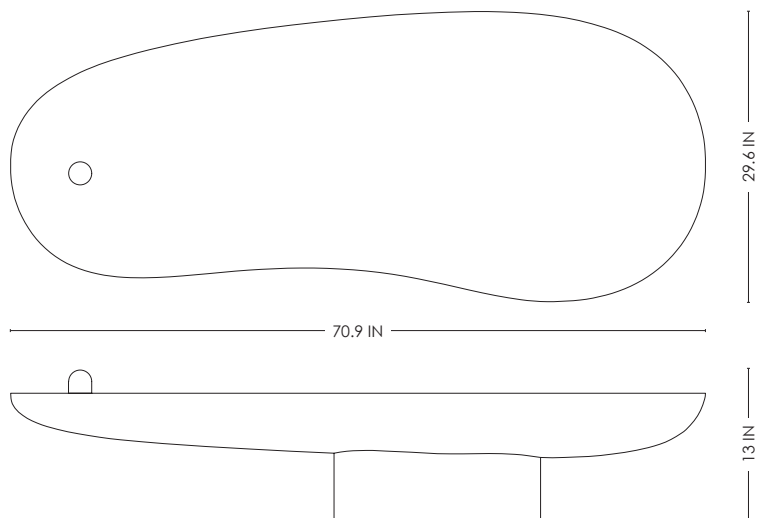

STUDIOTWENTYSEVEN

MAEN 10-B COFFEE TABLE BY **MARTIN MASSÉ**
LIMITED EDITION 12
SIGNED, SERIAL NUMBER AND CERTIFICATE OF AUTHENTICITY
MAEN COLLECTION
YEAR 2023

BRECCIA BOTTICELLI OR WHITE ESTREMOZ MARBLE
REMOVABLE STUD
PRODUCTION TIME 14-16 WEEKS
HANDCRAFTED IN FRANCE BY ATELIERS SAINT-JACQUES

IN H 13 W 70.9 D 29.6
CM H 33 W 180 D 75.2

STUDIOTWENTYSEVEN

BRECCIA BOTTICELLI
MARBLE

WHITE ESTREMOZ
MARBLE