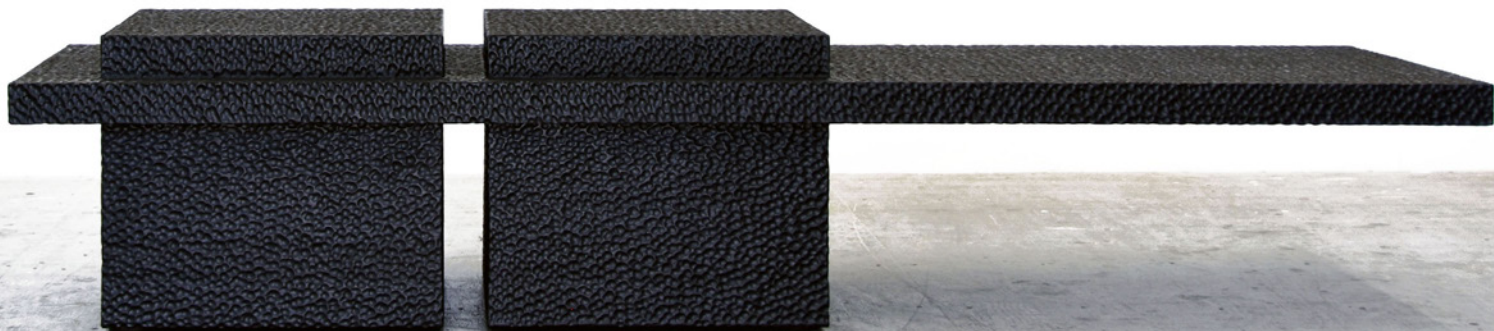

STUDIOTWENTYSEVEN

T3 COFFEE TABLE BY **JOHN ERIC BYERS**

BLACK LACQUERED HAND CARVED WHITE OAK
PRODUCTION TIME 8-10 WEEKS
MADE IN AMERICA

IN H 14 W 68 D 20
CM H 35.6 W 172.8 D 50.8