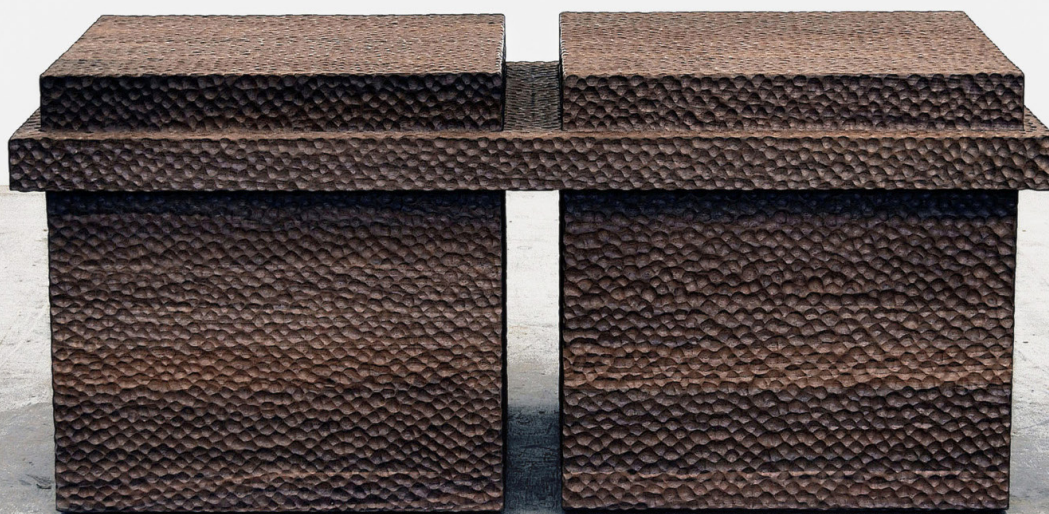

STUDIOTWENTYSEVEN

BW-B2 BENCH BY **JOHN ERIC BYERS**

LACQUERED HAND CARVED AMERICAN WALNUT
PRODUCTION TIME 6-8 WEEKS
MADE IN AMERICA

IN H 16 W 36 D 18
CM H 40.7 W 91.5 D 45.8

NEW YORK MIAMI LONDON BY APPOINTMENT ONLY ENQUIRE@STUDIOTWENTYSEVEN.COM WWW.STUDIOTWENTYSEVEN.COM