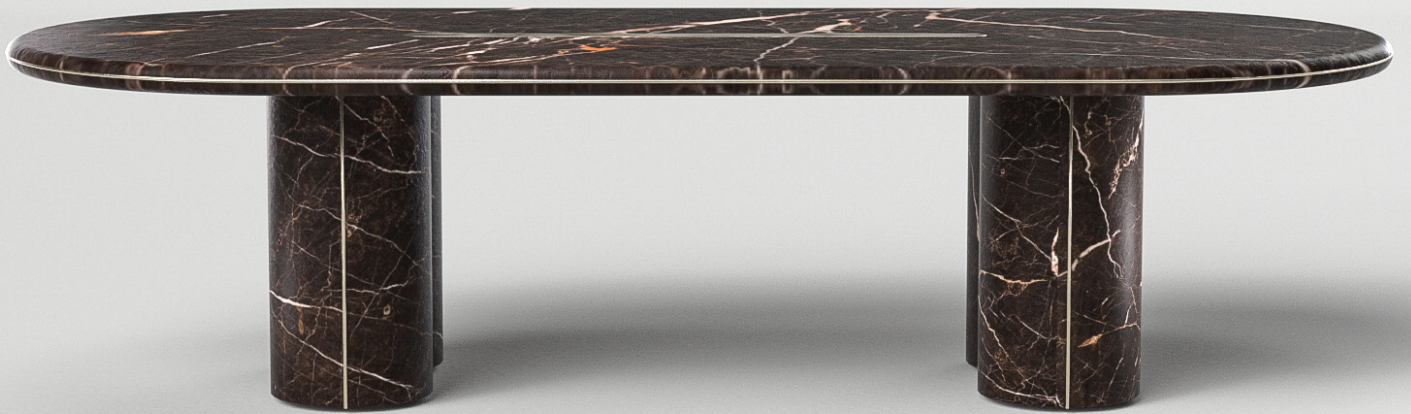

STUDIOTWENTYSEVEN

BOOBOO TABLE BY **ARTHUR VALLIN**
NUMBERED EDITION
SIGNED, SERIAL NUMBER AND CERTIFICATE OF AUTHENTICITY
BOOBOO COLLECTION
YEAR 2023

PORT LAURENT MARBLE
BRASS INSERT DETAILS
PRODUCTION TIME 14-16 WEEKS
MADE IN MEXICO

IN H 30 W 110 D 49.2
CM H 76.2 W 279.4 D 125