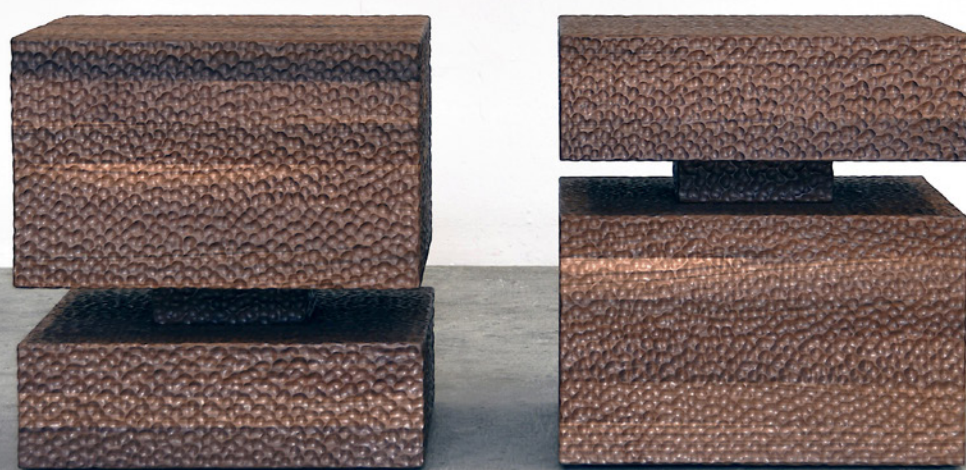

STUDIOTWENTYSEVEN

REVERT SQUARE STOOL BY **JOHN ERIC BYERS**

LACQUERED HAND CARVED AMERICAN WALNUT
PRODUCTION TIME 6-8 WEEKS
MADE IN AMERICA

IN H 16 W 15 D 15
CM H 40.7 W 38.1 D 38.1

NEW YORK MIAMI LONDON BY APPOINTMENT ONLY ENQUIRE@STUDIOTWENTYSEVEN.COM WWW.STUDIOTWENTYSEVEN.COM